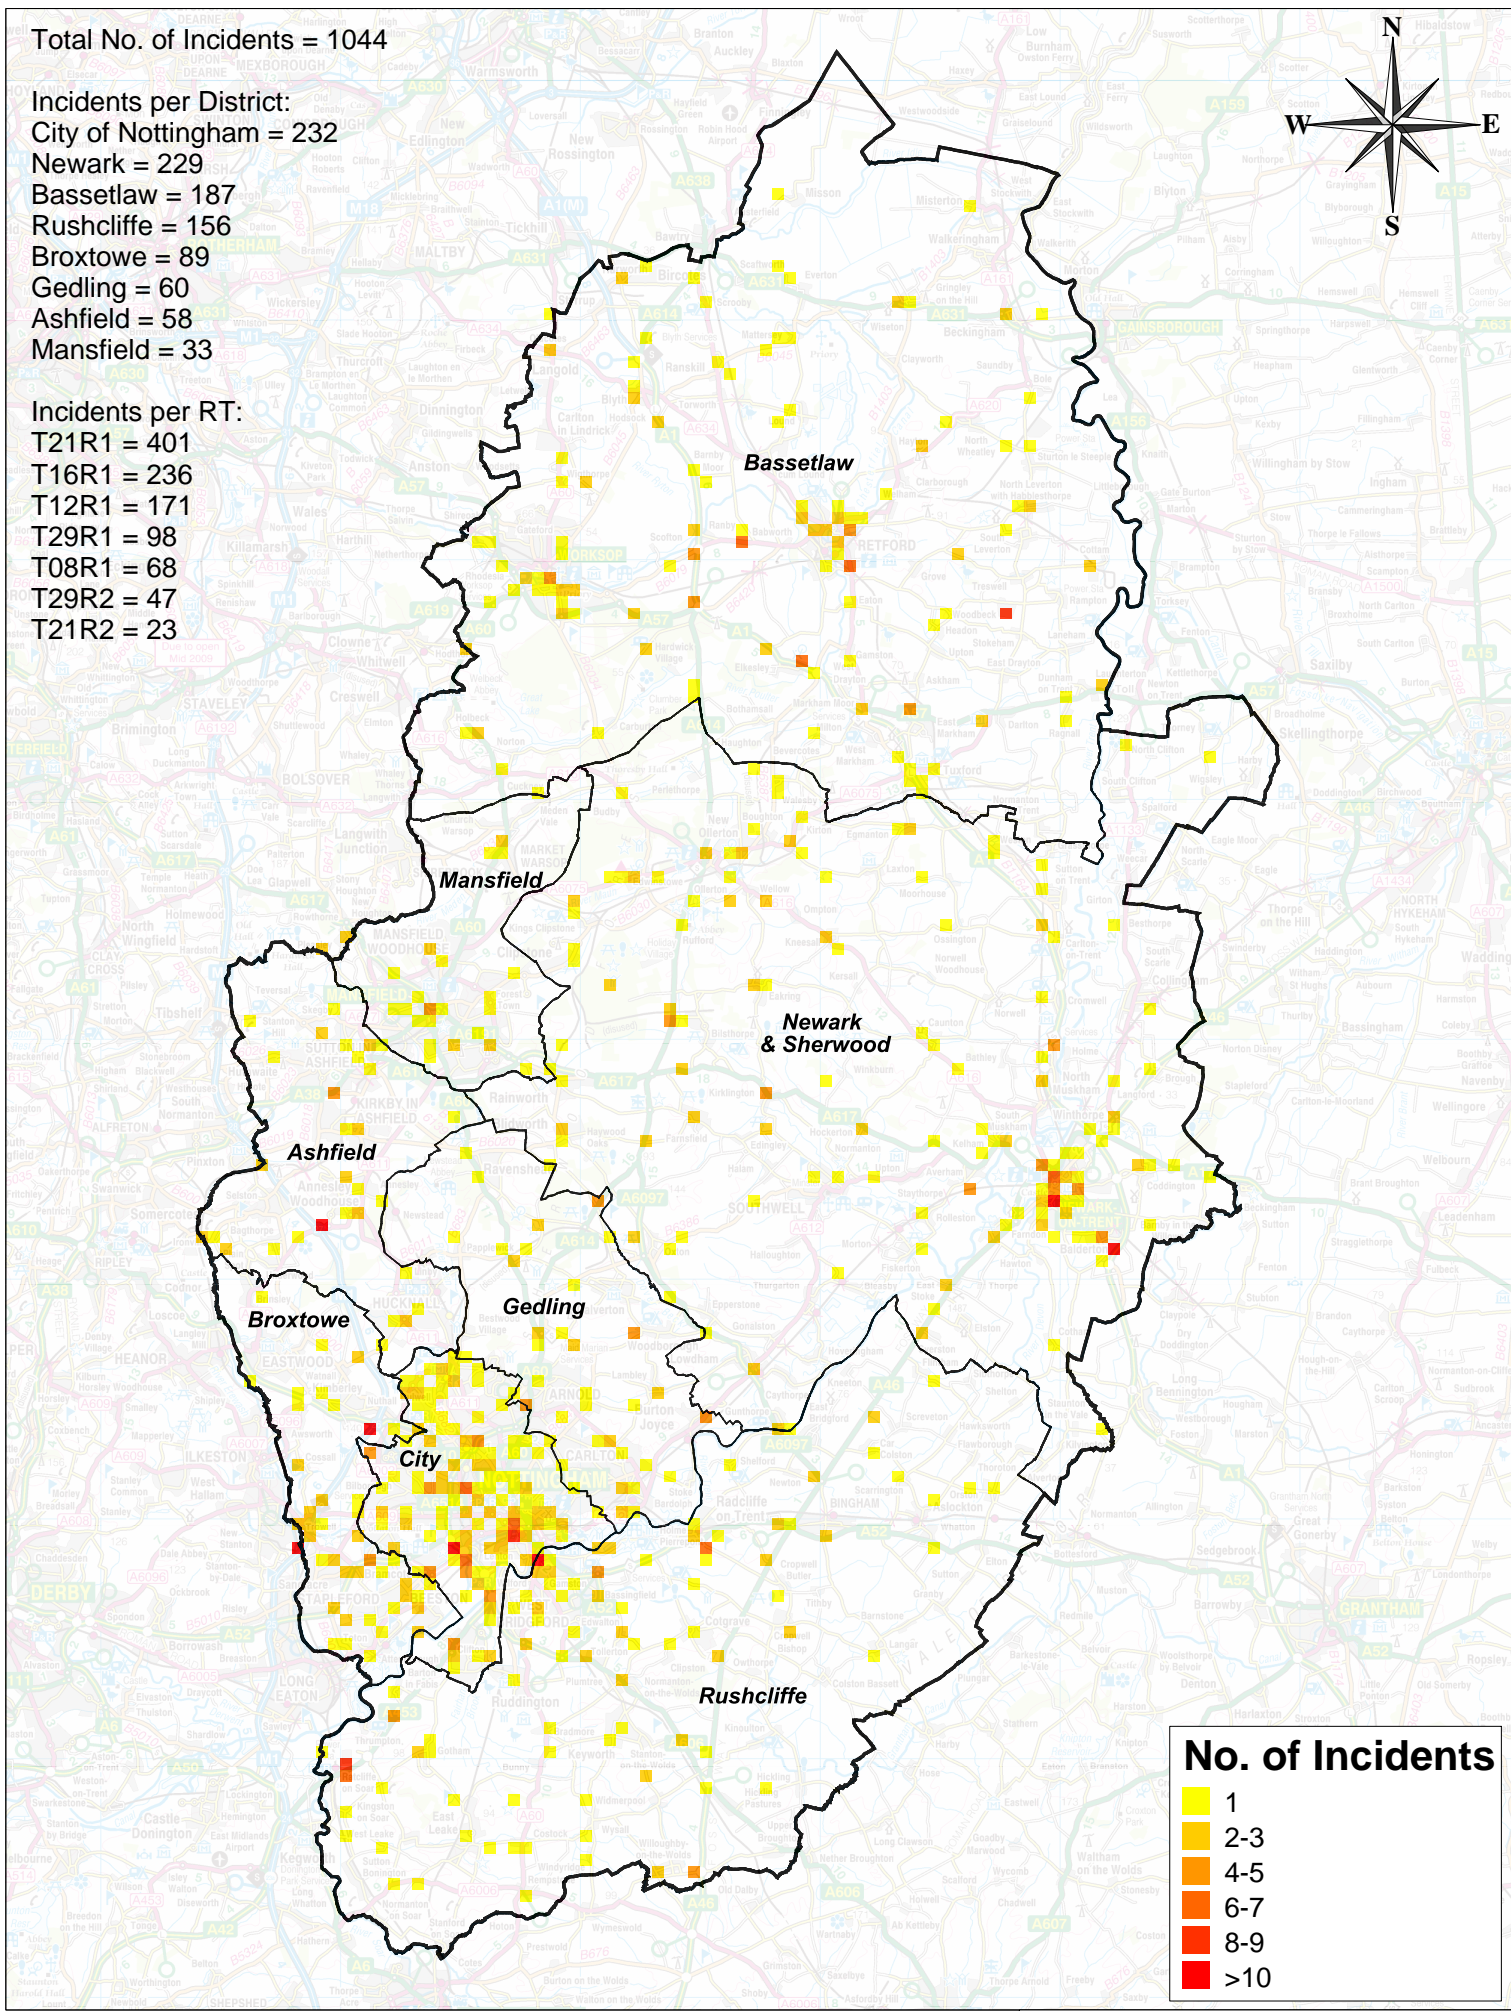

Map 2: All Incidents Where A Rescue Tender Attended: 01.06.2007 - 25.08.2009

Total No. of Incidents = 1044

Incidents per District:

- City of Nottingham = 232
- Newark = 229
- Bassetlaw = 187
- Rushcliffe = 156
- Broxtowe = 89
- Gedling = 60
- Ashfield = 58
- Mansfield = 33

Incidents per RT:

- T21R1 = 401
- T16R1 = 236
- T12R1 = 171
- T29R1 = 98
- T08R1 = 68
- T29R2 = 47
- T21R2 = 23

NOTTINGHAMSHIRE
Fire & Rescue Service
Creating Safer Communities

Ordnance Survey
 This map is reproduced from Ordnance Survey material with the permission of Ordnance Survey on behalf of the Controller of Her Majesty's Stationary Office © Crown copyright. Unauthorised reproduction infringes Crown copyright and may lead to prosecution or civil proceedings. Licence number LA100016825, 2009