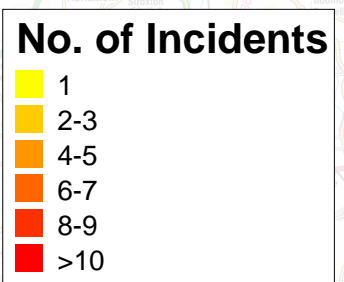

Map 2: All Incidents Where A Rescue Tender Attended: 01.06.2007 - 25.08.2009

Total No. of Incidents = 1044

Incidents per District:

- City of Nottingham = 232
- Newark = 229
- Bassetlaw = 187
- Rushcliffe = 156
- Broxtowe = 89
- Gedling = 60
- Ashfield = 58
- Mansfield = 33

Incidents per RT:

- T21R1 = 401
- T16R1 = 236
- T12R1 = 171
- T29R1 = 98
- T08R1 = 68
- T29R2 = 47
- T21R2 = 23

NOTTINGHAMSHIRE
Fire & Rescue Service
Creating Safer Communities

Ordnance Survey
 This map is reproduced from Ordnance Survey material with the permission of Ordnance Survey on behalf of the Controller of Her Majesty's Stationary Office © Crown copyright. Unauthorised reproduction infringes Crown copyright and may lead to prosecution or civil proceedings. Licence number LA100016825, 2009